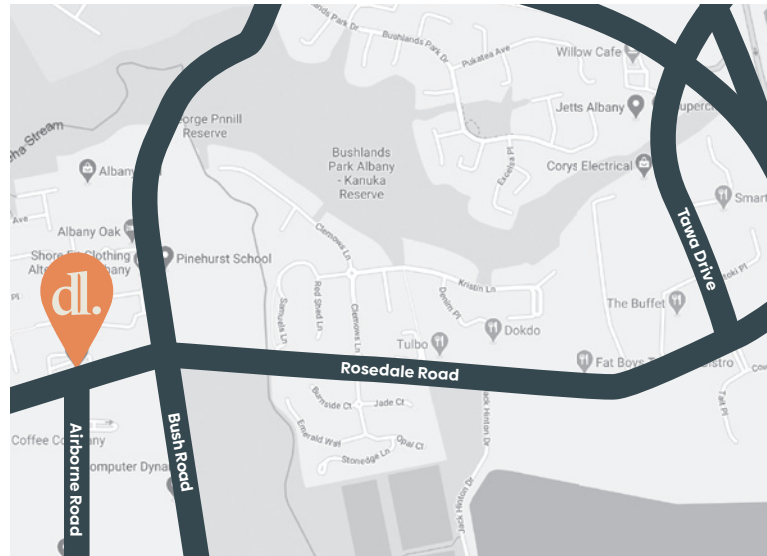

davenport

How to find us.

If coming from the Northern Motorway, take the **Greville Road Exit (412)**.

Turn onto **Tawa Drive** and continue until you reach the roundabout.

At the roundabout, turn right onto **Rosedale Road**.

Follow Rosedale Road until you reach **331 Rosedale Road** our building is on the right opposite Airborne Road.

Rosedale Office Park.

We are **Building 2** in the **Rosedale Office Park**.

Parking.

We have **5 parking spaces** for clients. 2 opposite the front of the building and 3 on the side with 'Reserved' signs.